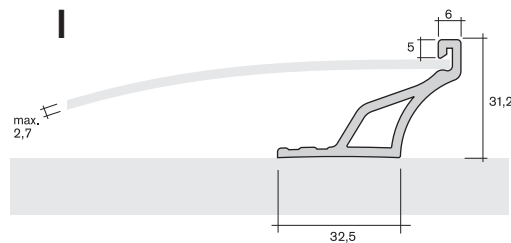

15.8840

NEU

Formtürprofil 31,2 x 6
shaped door profile 31,2 x 6
PS