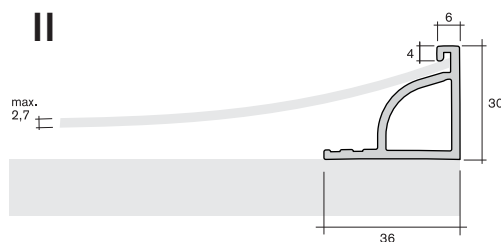

15.8920

NEU

Formtürprofil 30 x 6
shaped door profile 30 x 6
PS