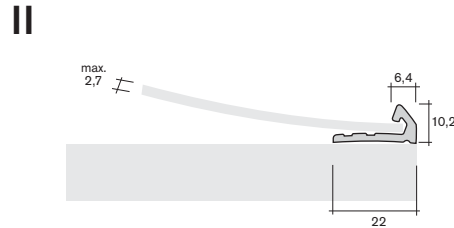

Formtürprofile

shaped door profiles

Art.-Nr. Material
art.-no. material

20.8940

Formtürprofil 10,2 x 6,4
shaped door profile 10,2 x 6,4
PS