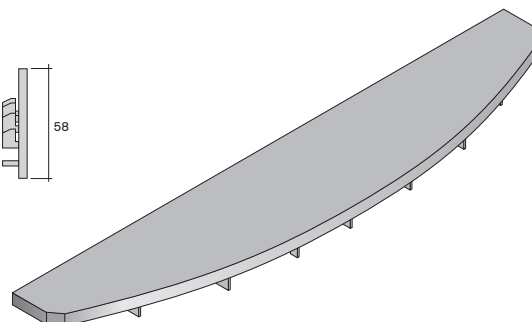

measurements layer:
width 296 mm
height = rated altitude - 2.5 mm x number of covers

plate measurements without cover:
profile 20.8940 door width 296 mm
profile 20.8960 door width 292 mm
height = rated altitude - 3 mm x number of covers

60.8840

60.8480

60.8840

Abdeckung 298 x 51 x 4,5
cover 298 x 51 x 4.5

PS

60.8480

Abdeckung 298 x 58 x 4,5
mit Griffkante
cover 298 x 58 x 4.5
with handle edge

PS

Formtürprofile -Zubehör- shaped door profiles -accessories-

Art.-Nr. Material
art.-no. material

Einbausituation Abdeckung 60.8870
cover assembly installation 60.8870

Maße Einlage:
Breite 210,5 mm
Höhe = Nennhöhe - 2,5 mm x Anzahl der Abdeckungen