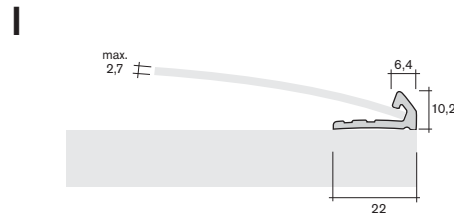

Formtürprofile

shaped door profiles

Art.-Nr. Material
art.-no. material

20.8940

Formtürprofil 10,2 x 6,4
shaped door profile 10,2 x 6,4
PS