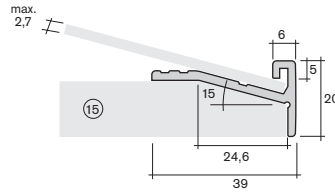

Formtürprofile

shaped door profiles

Art.-Nr. Material
art.-no. material

20.8760

Formtürprofil 5 x 6
shaped door profile 5 x 6
PS