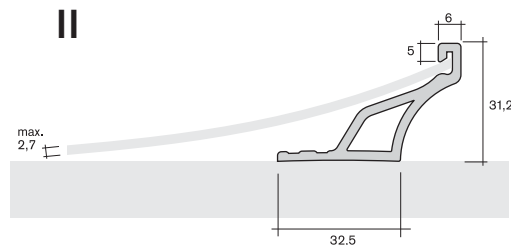

15.8840

NEU

Formtürprofil 31,2 x 6
shaped door profile 31,2 x 6
PS