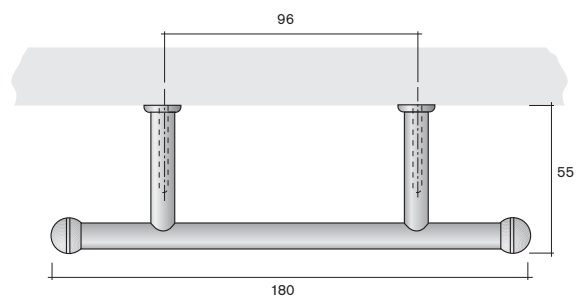

60.3590

550

Garderobenbügel
wardrobe rail